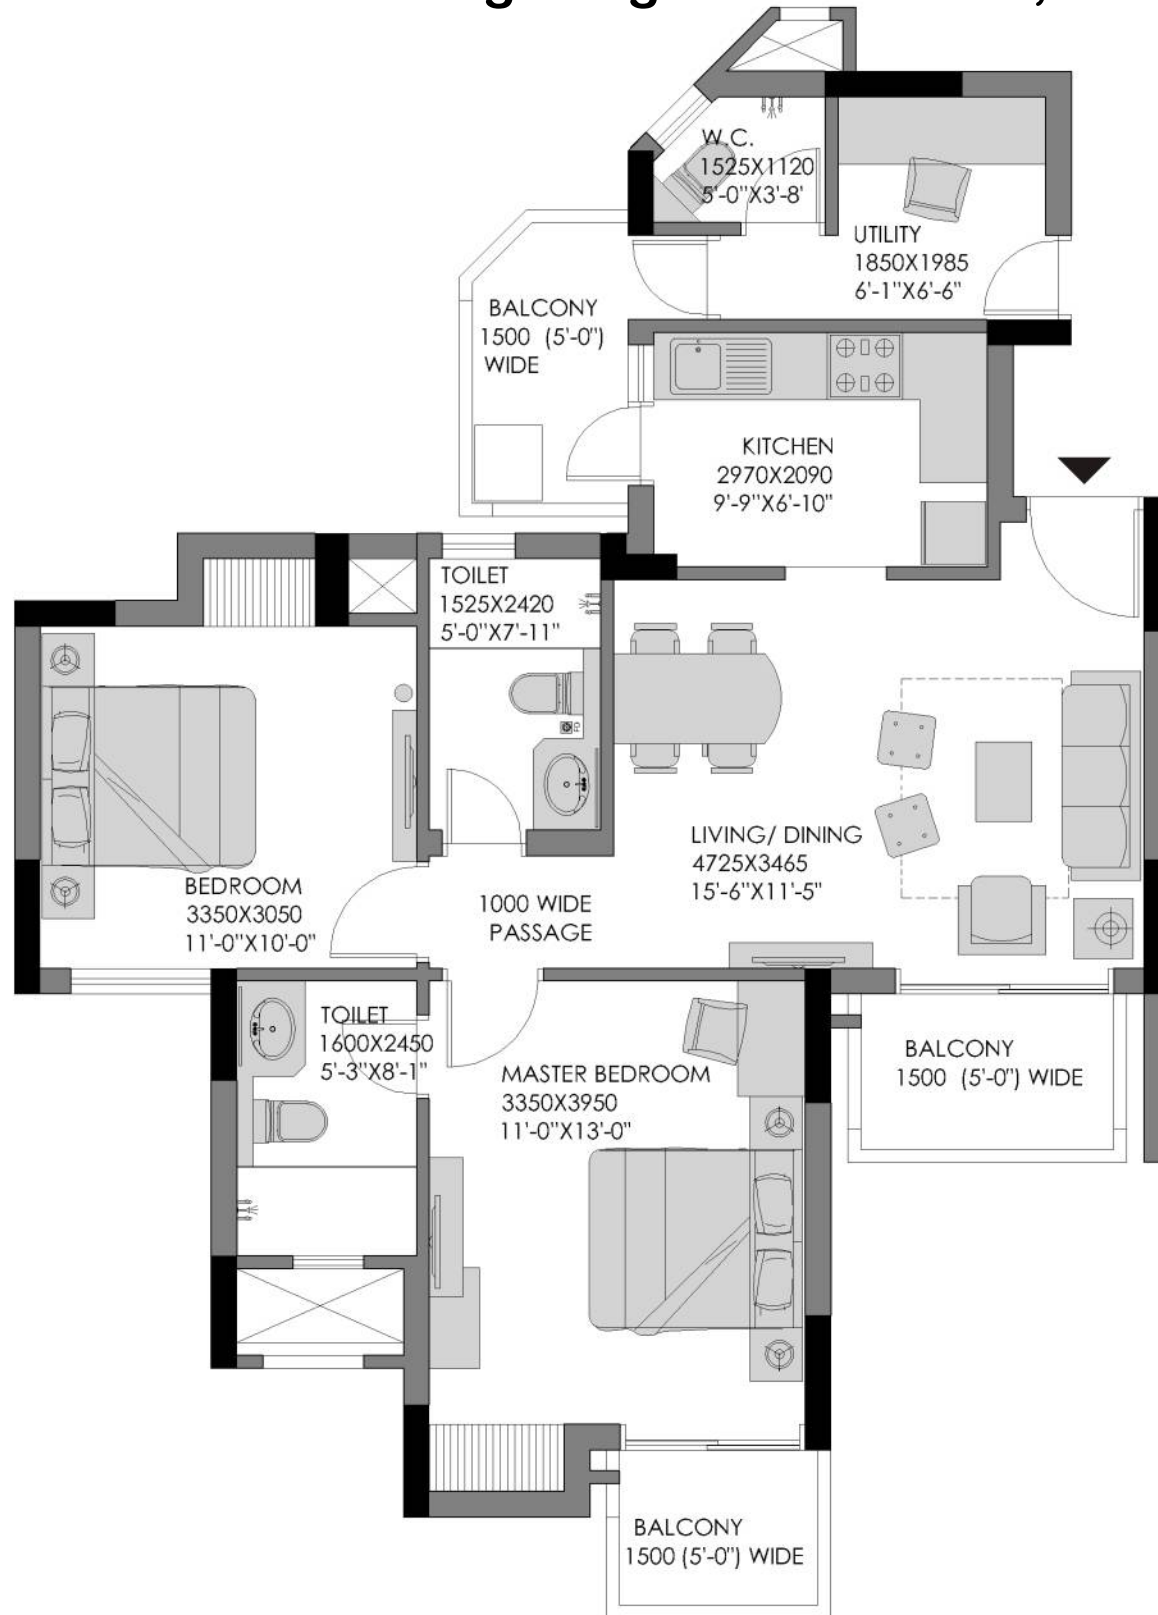

Experion The Heartsong Gurgaon Floor Plan, 2BHK 1283

2 BHK + 2 Toilet + Utility
 Unit Plan: Type 1A
 (Tower A1, C1 & C2)
 Sale Area : 1283 sqft.